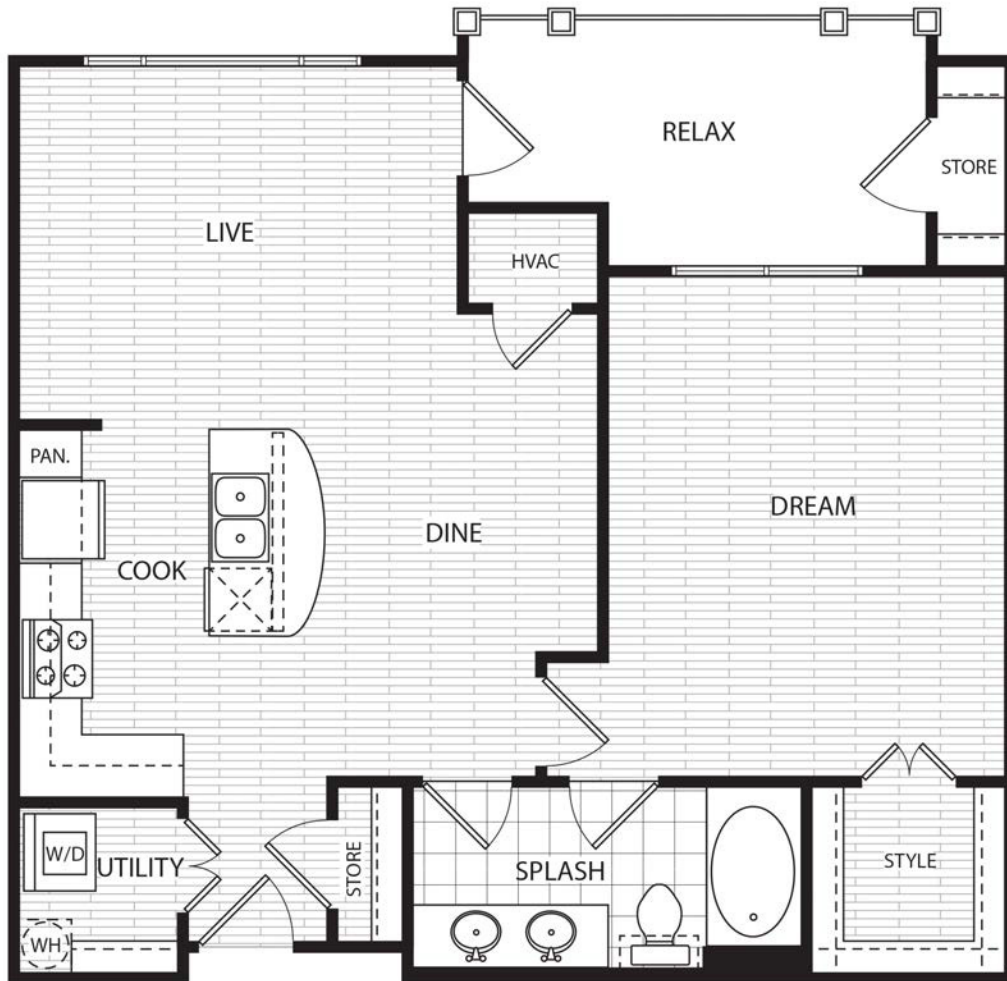

A2

1 BED / 1 BATH

834 SQ. FT.

10018 Ingram Road | San Antonio, TX 78245

210-405-1278 | www.dalian151.com

Floor plans are artist's rendering. All dimensions are approximate. Actual product and specifications may vary in dimension or detail. Not all features are available in every apartment. Prices and availability are subject to change. Please see a representative for details.