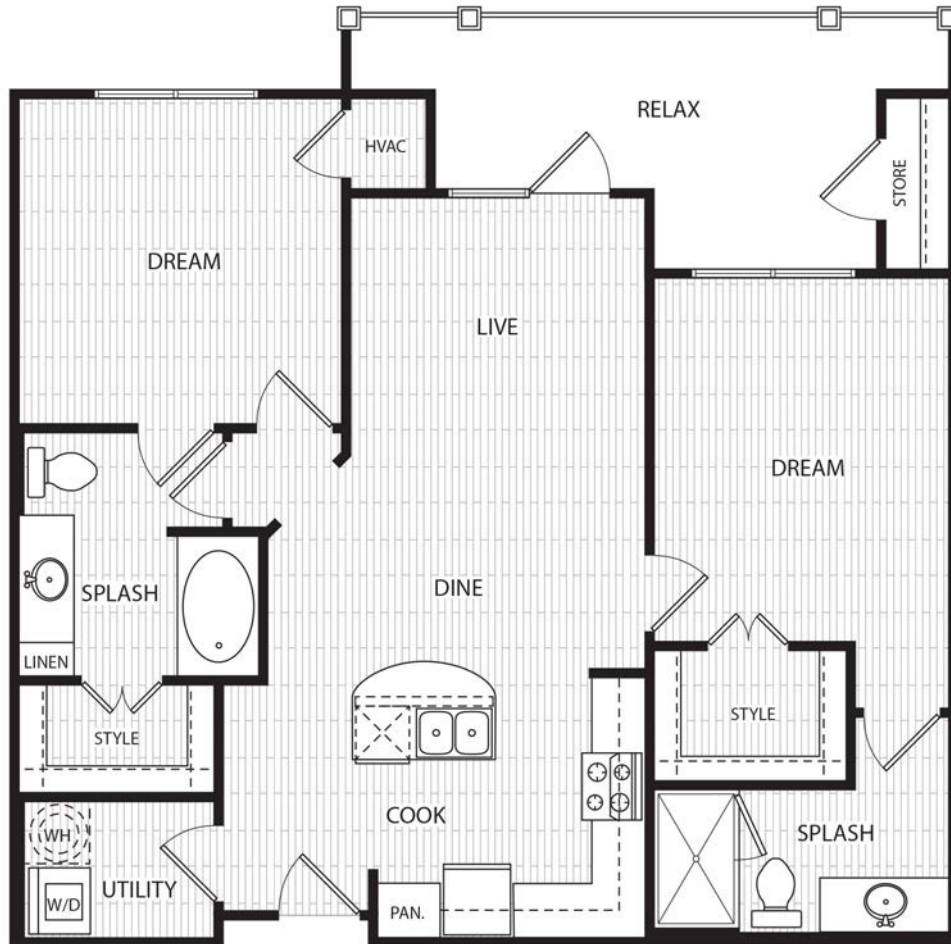

B2

2 BED / 2 BATH

1014

SQ. FT.

10018 Ingram Road | San Antonio, TX 78245

210-405-1278 | www.dalian151.com

Floor plans are artist's rendering. All dimensions are approximate. Actual product and specifications may vary in dimension or detail. Not all features are available in every apartment. Prices and availability are subject to change. Please see a representative for details.